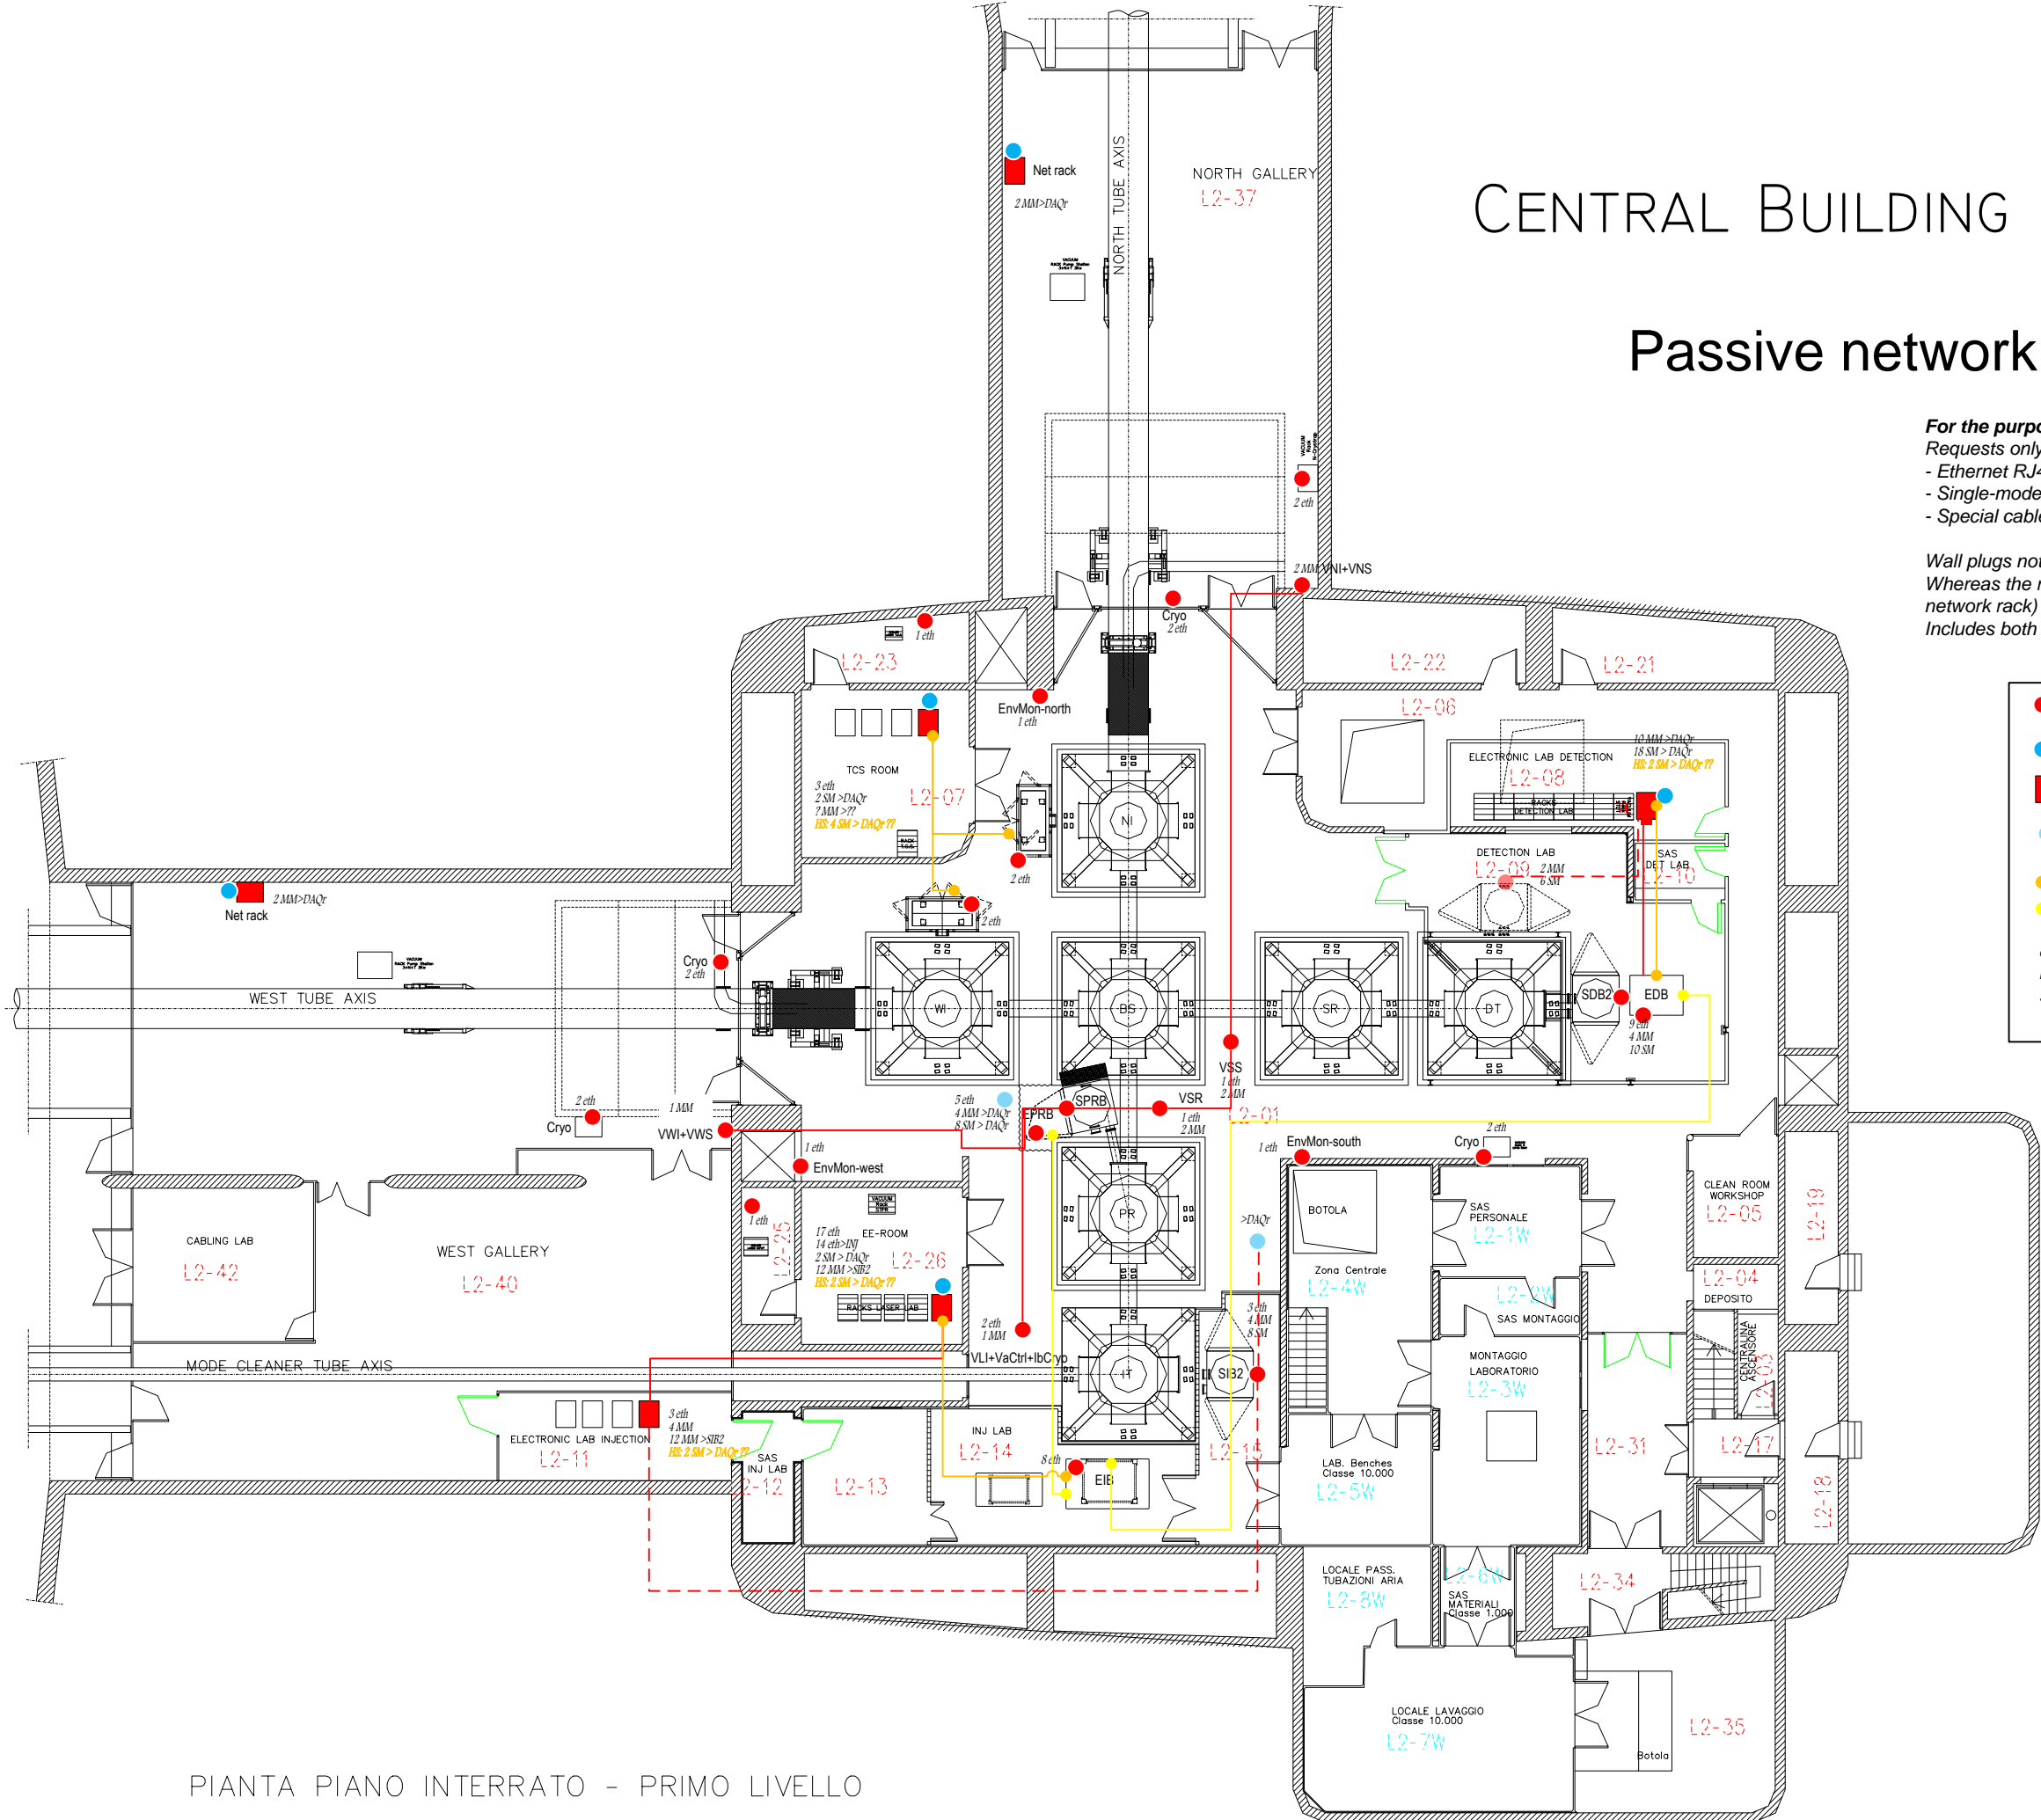

# CENTRAL BUILDING (CEB), LEVEL 2

## Passive network endpoints

**For the purpose of the tray paths layout**  
 Requests only (no spares) for:  
 - Ethernet RJ45 ports  
 - Single-mode/Multi-mode fibers (including network)  
 - Special cables (HS C-link, Phase camera fiber)

Wall plugs not indicated  
 Whereas the requested eth ports are served by a switch (in a network rack) only the uplink fibers are indicated  
 Includes both new and already existing endpoints

<span style="color: red;">●</span>	Patch cable endpoint
<span style="color: blue;">●</span>	Passive backbone endpoint
<span style="color: red;">■</span>	Network rack
<span style="color: blue;">●</span> <span style="color: red;">●</span> - - -	Possibilities
<span style="color: yellow;">—</span>	HS camera
<span style="color: green;">—</span>	Phase camera
eth	RJ45 port
MM	Multi-mode fiber
SM	Single-mode fiber

PIANTA PIANO INTERRATO - PRIMO LIVELLO