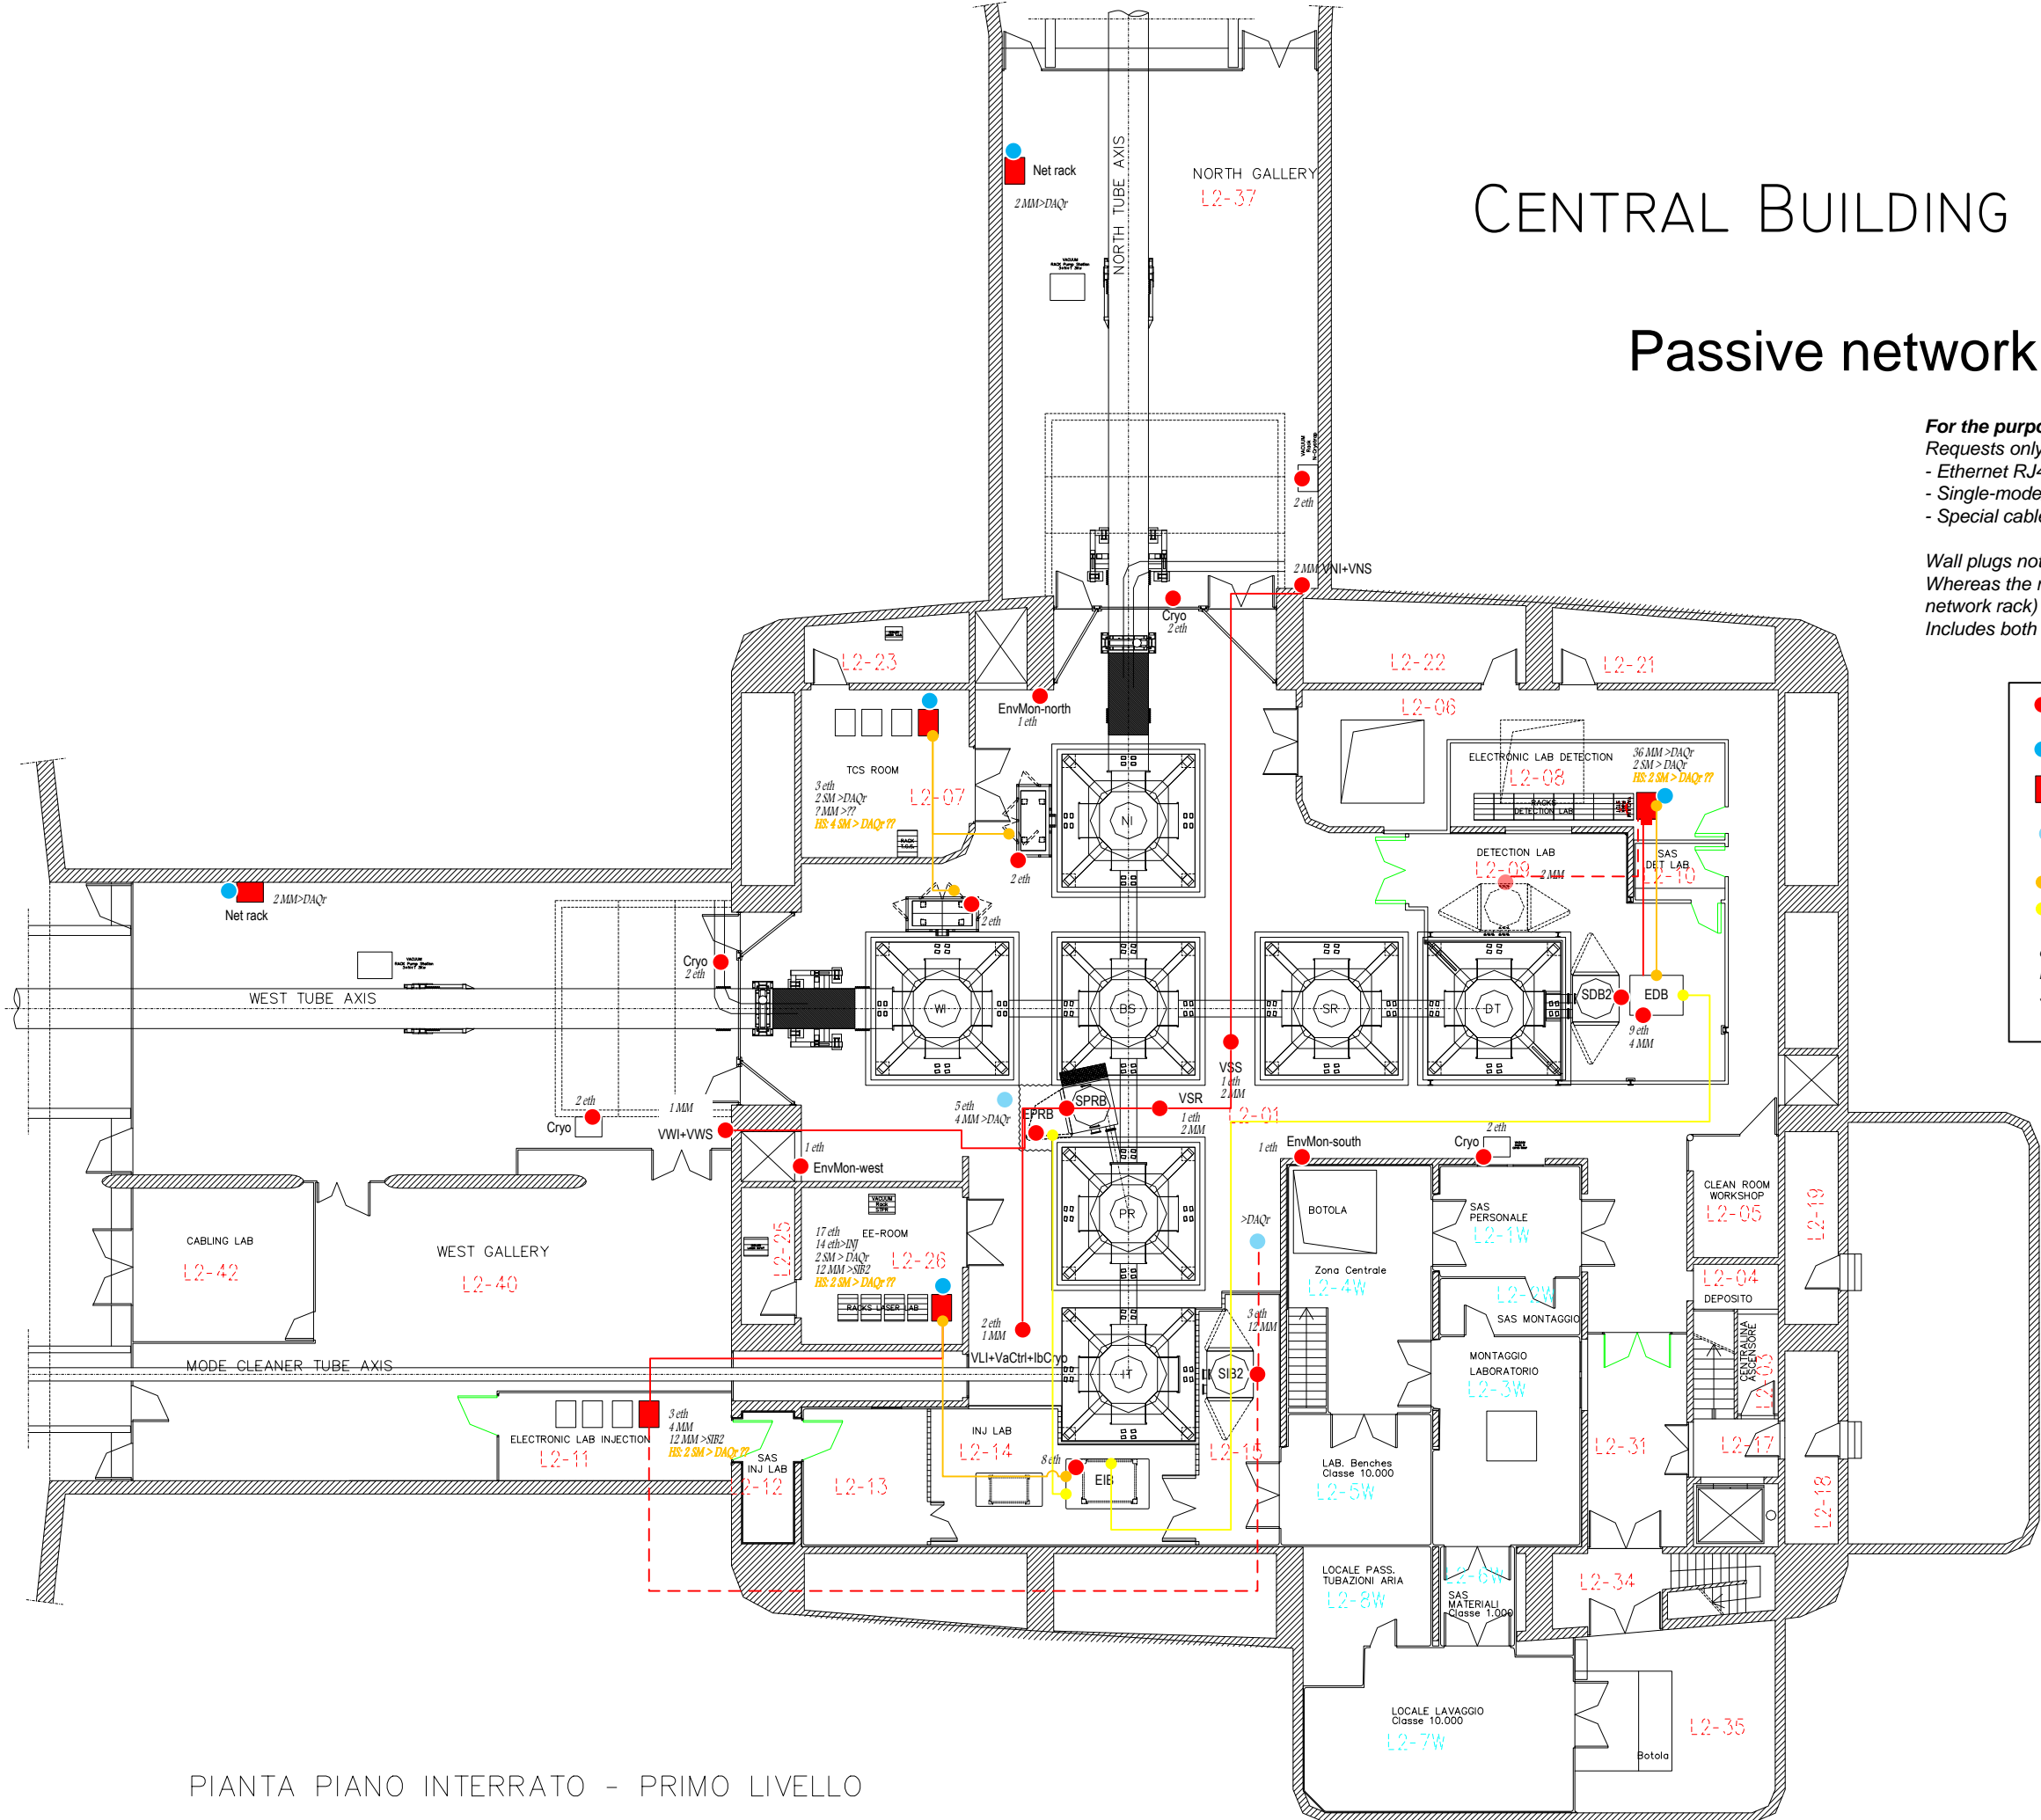

# CENTRAL BUILDING (CEB), LEVEL 2

## Passive network endpoints

**For the purpose of the tray paths layout**  
 Requests only (no spares) for:  
 - Ethernet RJ45 ports  
 - Single-mode/Multi-mode fibers (including network)  
 - Special cables (HS C-link, Phase camera fiber)

Wall plugs not indicated  
 Whereas the requested eth ports are served by a switch (in a network rack) only the uplink fibers are indicated  
 Includes both new and already existing endpoints

<span style="color: red;">●</span>	Patch cable endpoint
<span style="color: blue;">●</span>	Passive backbone endpoint
<span style="color: red;">■</span>	Network rack
<span style="color: blue;">●</span> <span style="color: red;">●</span> - - -	Possibilities
<span style="color: yellow;">—●—</span>	HS camera
<span style="color: green;">—●—</span>	Phase camera
eth	RJ45 port
MM	Multi-mode fiber
SM	Single-mode fiber

PIANTA PIANO INTERRATO - PRIMO LIVELLO