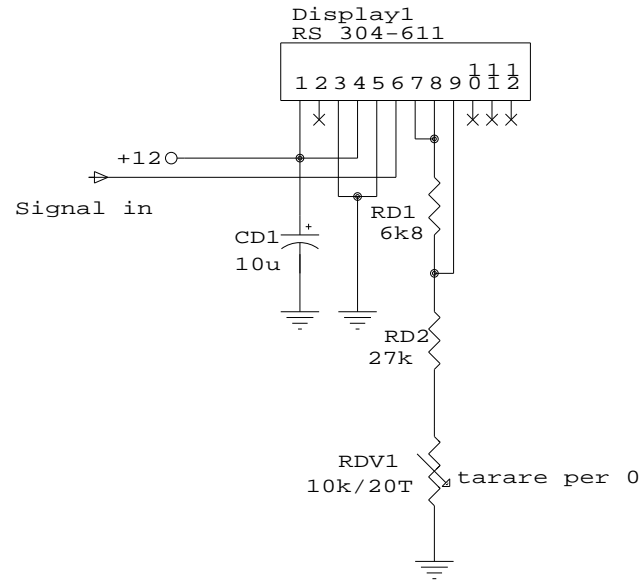

LM3914 module in DOT mode

Federico Paoletti		
Title collegamenti modulo display		
Size	Document Number	REV
A	display.sch	
Date:	February 19, 2003	Sheet of