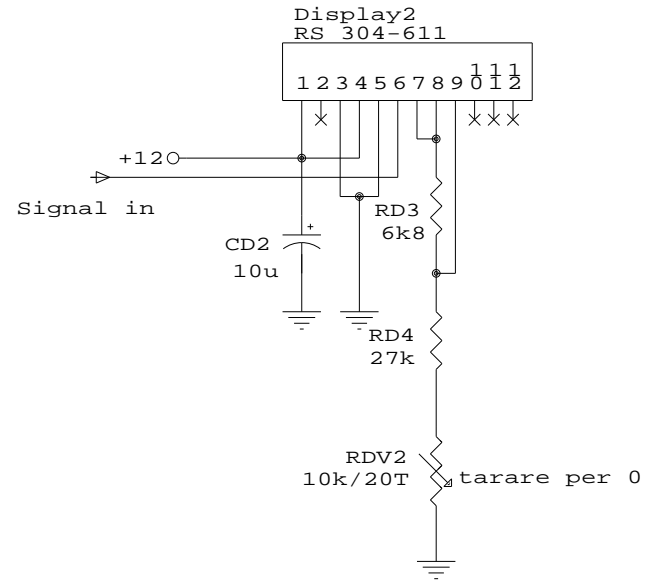

LM3914 module in DOT mode

Federico Paoletti		
Title collegamenti modulo display		
Size	Document Number	REV
A	display.sch	
Date:	February 19, 2003	Sheet of