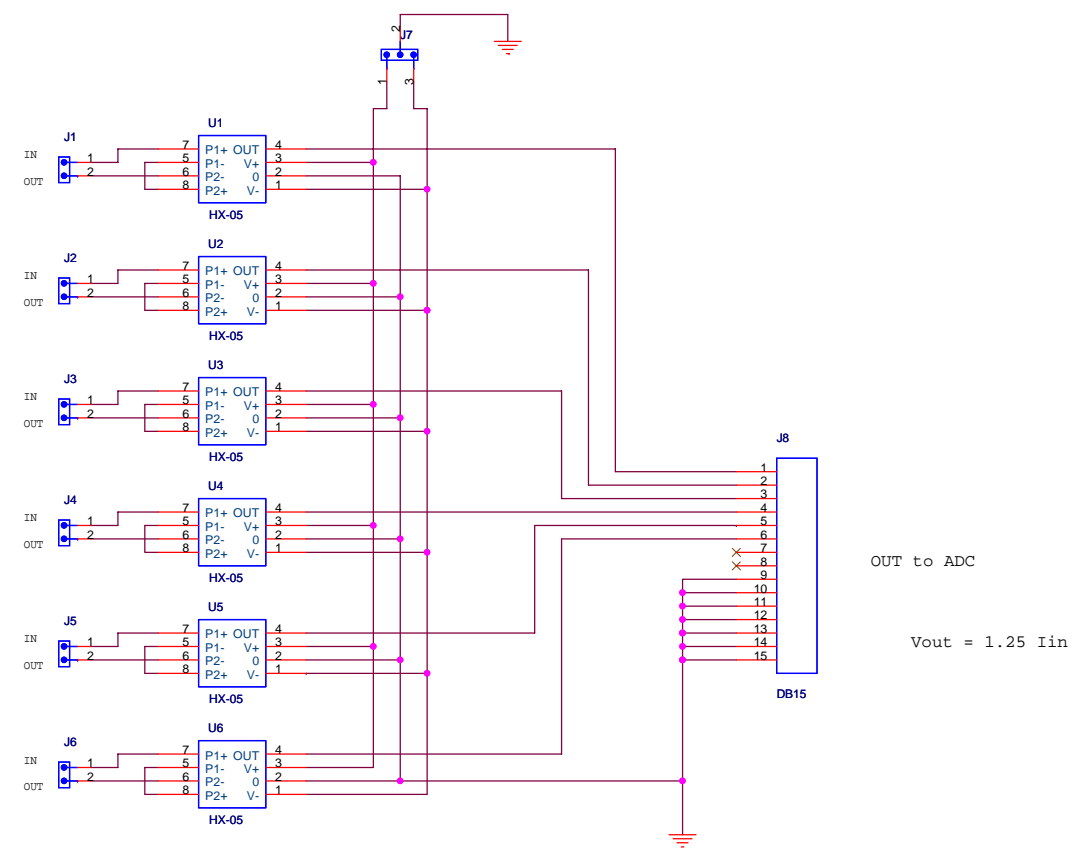

from / to  
toroidal transformers

Title		
MainsMonitor		
Size	Document Number	Rev
A3	<Doc>	1.0
Date:	Thursday, April 28, 2011	Sheet 1 of 1