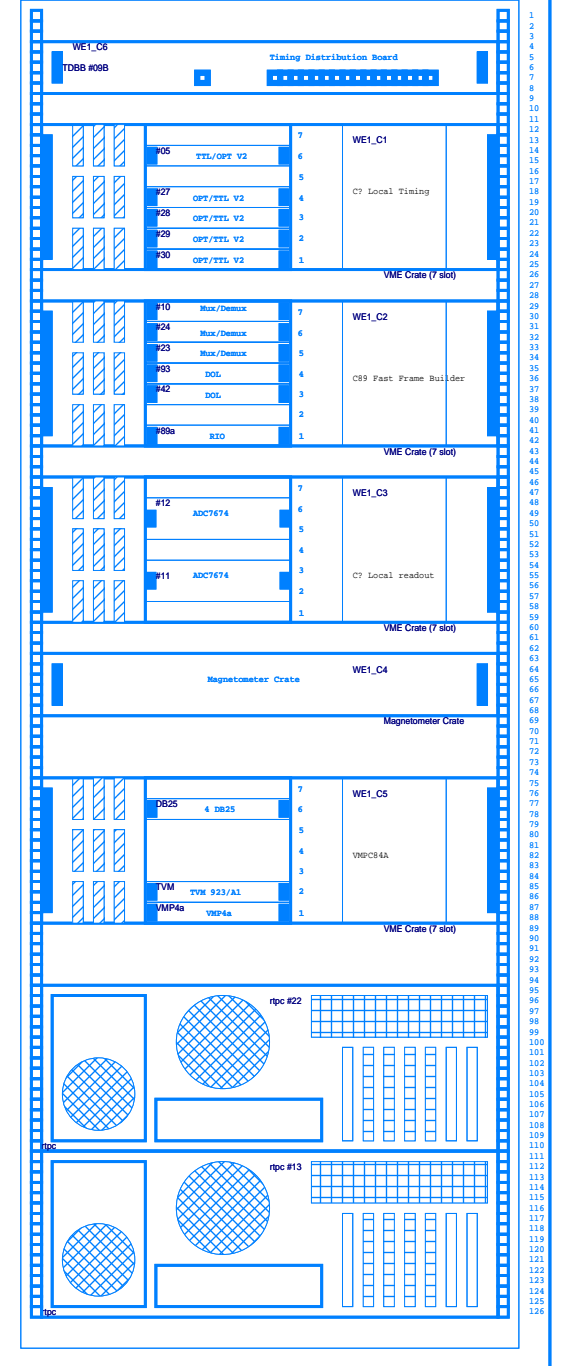

WE4

WE2

WE1

Rack CHROCC WE (see previous page)