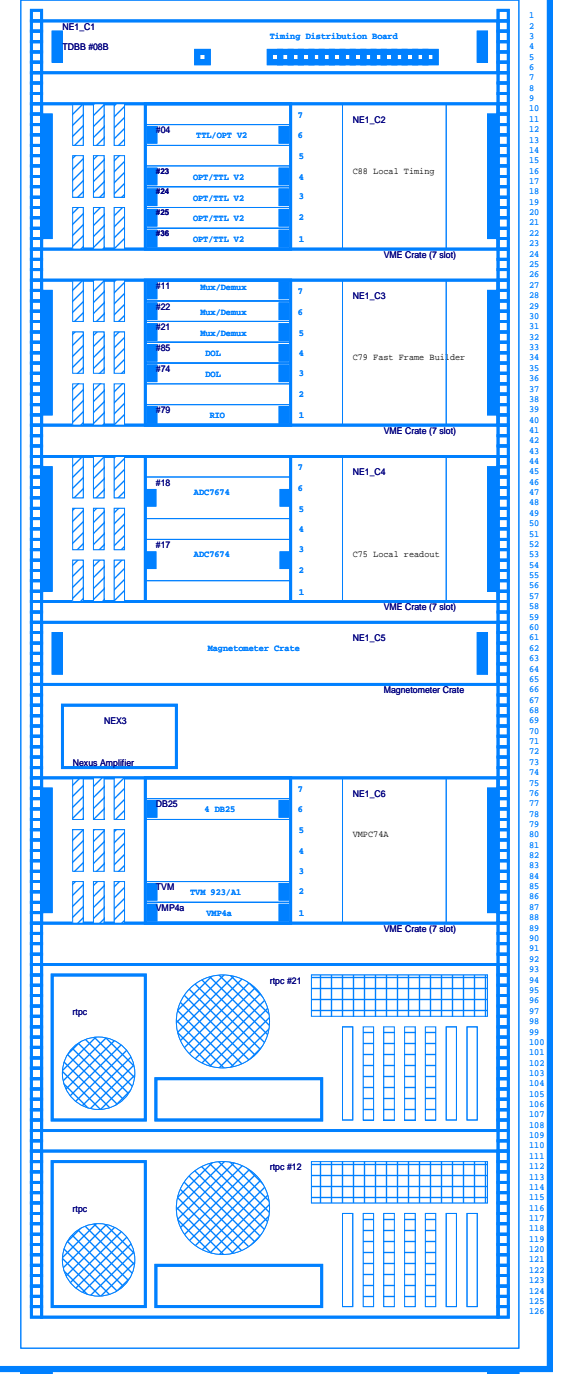

NE4

NE2

NE1

Rack CHROCC NE (see previous page)